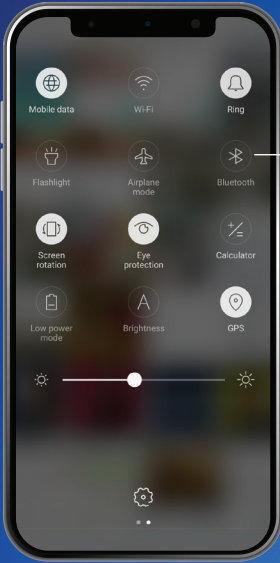

The Saregama Carvaan app is compatible with Saregama Carvaan Premium variant

To use the app along with your Carvaan Premium follow the steps below

STEP 1

Turn on 'Carvaan Premium'

STEP 2

Press the Saregama mode button on your Carvaan Premium

STEP 3

Open the app

STEP 4

Login to the app

STEP 5

Turn on Bluetooth on your mobile phone/ tablet

STEP 6

Select your Carvaan Premium unit from the Bluetooth settings page on the app

STEP 7

Choose a song & play

STEP 8

Enjoy the selected song on your Carvaan Premium