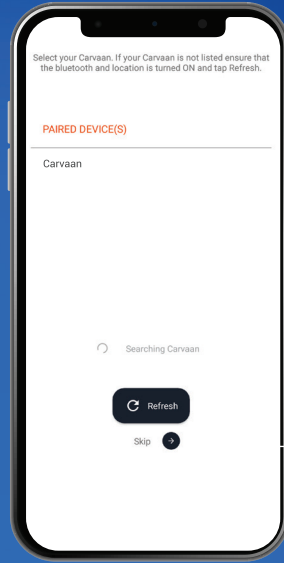

The Saregama Carvaan app is compatible with Saregama Carvaan Premium variant

To use the app along with your Carvaan Premium follow the steps below

STEP 1

Turn on 'Carvaan Premium'

STEP 2

Press the Saregama mode button on your Carvaan Premium

STEP 3

Open the app

STEP 4

Login to the app

STEP 5

Turn on Bluetooth on your mobile phone/ tablet

STEP 6

Select your Carvaan Premium unit from the Bluetooth settings page on the app

STEP 7

Choose a song & play

STEP 8

Enjoy the selected song on your Carvaan Premium