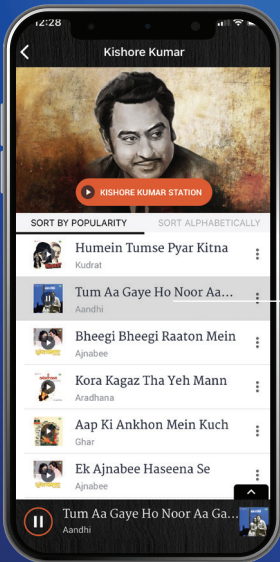

The Saregama Carvaan app is compatible with Saregama Carvaan Premium variant

To use the app along with your Carvaan Premium follow the steps below

STEP 1

Turn on 'Carvaan Premium'

STEP 2

Press the Saregama mode button on your Carvaan Premium

STEP 3

Open the app

STEP 4

Login to the app

STEP 5

Turn on Bluetooth on your mobile phone/ tablet

STEP 6

Select your Carvaan Premium unit from the Bluetooth settings page on the app

STEP 7

Choose a song & play

STEP 8

Enjoy the selected song on your Carvaan Premium