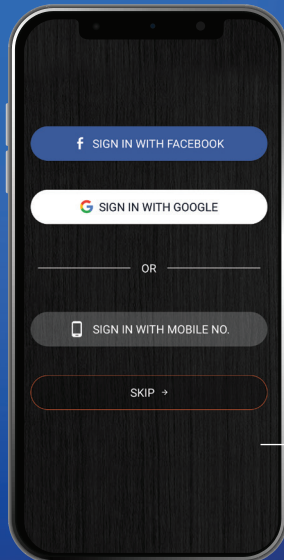

The Saregama Carvaan app is compatible with Saregama Carvaan Premium variant

To use the app along with your Carvaan Premium follow the steps below

STEP 1

Turn on 'Carvaan Premium'

STEP 2

Press the Saregama mode button on your Carvaan Premium

STEP 3

Open the app

STEP 4

Login to the app

STEP 5

Turn on Bluetooth on your mobile phone/ tablet

STEP 6

Select your Carvaan Premium unit from the Bluetooth settings page on the app